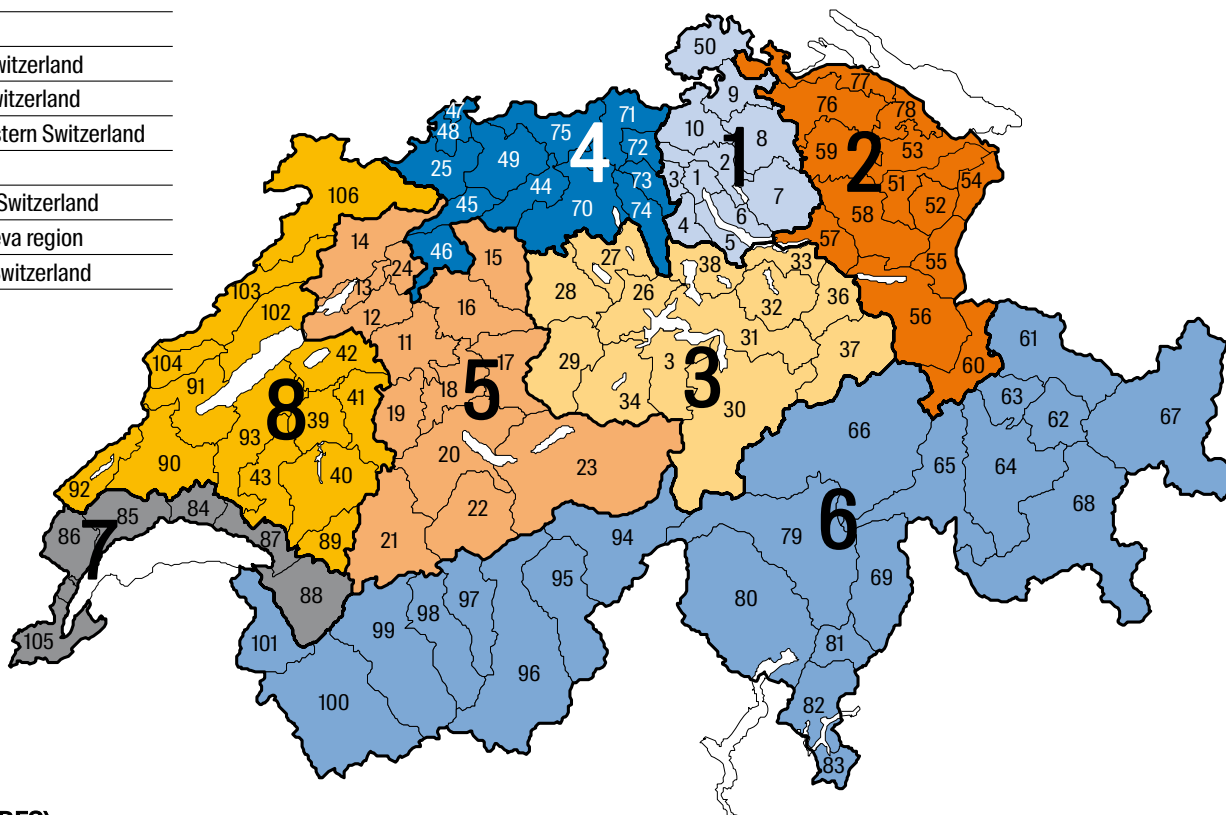

Market regions

For the market report, Switzerland is divided into 106 so-called spatial mobility (MS) regions, based on the “mobilité spatiale” model (BFS, Berne 1994). These MS regions are grouped by Wüest Partner into 8 market (monitoring) regions.

Monitoring regions (Wüest Partner)

1	Zürich
2	Eastern Switzerland
3	Central Switzerland
4	North-western Switzerland
5	Bern
6	Southern Switzerland
7	Lake Geneva region
8	Western Switzerland

MS Regions (BFS)